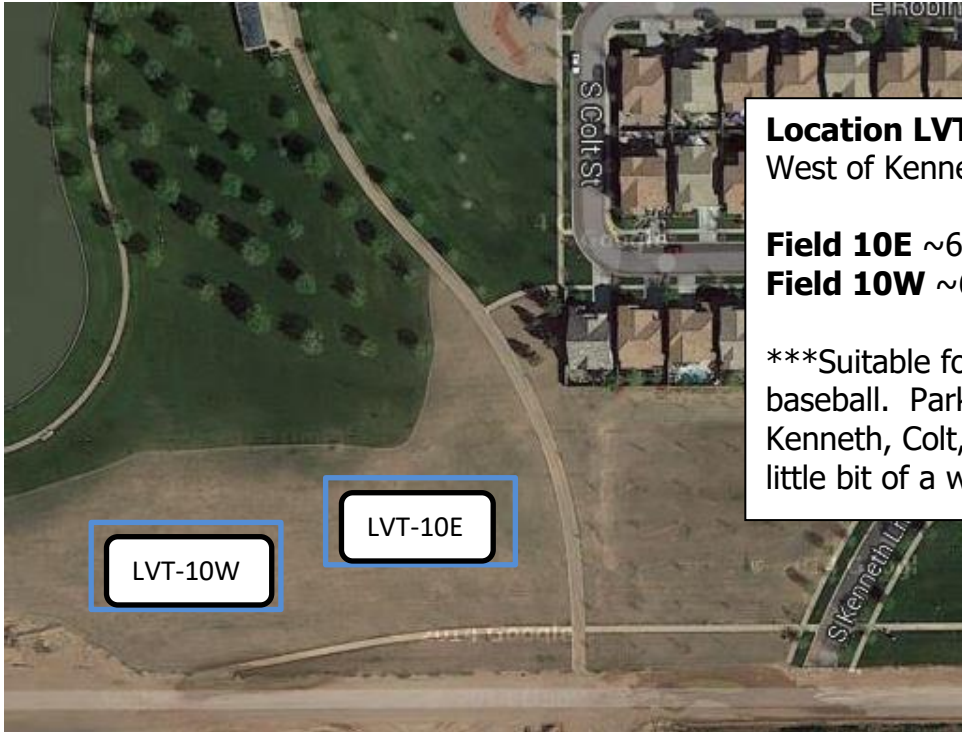

Location LVT-7: East of Bridlegate and South of Comstock.

Field 7N: ~30 x 50 yds

Field 7S: ~25 x 20 and 20 x 20 yds (valve boxes down center split the field in two areas.)

***Suitable for school age kids: soccer, football, baseball, etc. The north field is large, but there are lots of valve boxes in various parts of the greenbelt that do not allow for continuous open space.

Location LVT-8: West of Colt and South of Comstock.

Lakeview Trails

Location LVT-9: South of Rawhide and West of Cole.

Field 9E ~60 x 35 yds
Field 9W ~60 x 35 yds

***Suitable for all kids: soccer & football

Location LVT-10: South of Rawhide and West of Kenneth.

Field 10E ~60 x 25 yds
Field 10W ~60 x 25 yds

***Suitable for all kids: soccer, football, baseball. Parking would need to be on Kenneth, Colt, or the Farm Bureau ...with a little bit of a walk.

Location LVT-12: West of Cole, South of Mesquite

Field 12: ~15 x 60

***Suitable for younger kids

Location LVT-13: North of Amber and West of Loback.

Field 13N: ~45 x 25 yds (valve boxes down center split the field in two areas.)