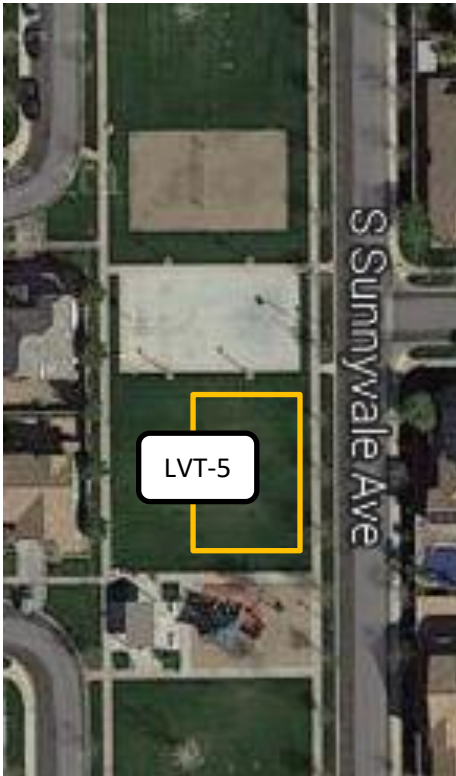

Lakeview Trails Practice Field Locations

Listed fields must be reserved

Location LVT-5: West of Sunnyvale and South of Comstock.

Field: ~20 x 25 yds

***Suitable for younger kids: soccer, football, baseball, etc. There are some valves in the field area that limit the size of usable area.

*Watch kids near Streets * Pick up after your Teams * Respect our Neighborhoods * DRIVE SLOW * Do not block Traffic*

Lakeview Trails

Location LVT-6: East of Wade and South of Comstock.

Field 6N: ~30 x 50 yds

Location LVT-7: East of Bridlegate and South of Comstock.

Field 7N: ~30 x 50 yds

Field 7S: ~25 x 20 and 20 x 20 yds (valve boxes down center split the field in two areas.)

***Suitable for school age kids: soccer, football, baseball, etc. The north field is large, but there are lots of valve boxes in various parts of the greenbelt that do not allow for continuous open space.

Location LVT-10: South of Rawhide and West of Kenneth.

Field 10E ~60 x 25 yds
Field 10W ~60 x 25 yds

***Suitable for all kids: soccer, football, baseball. Parking would need to be on Kenneth, Colt, or the Farm Bureau ...with a little bit of a walk.