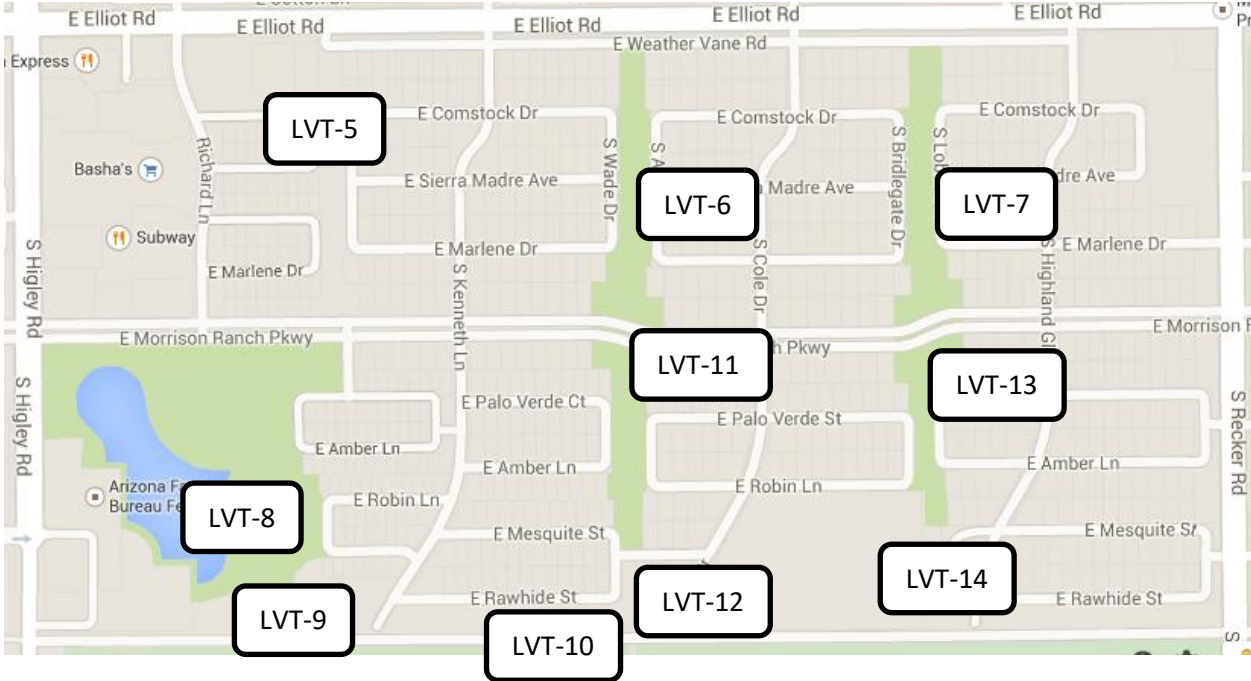

Lakeview Trails Practice Field Locations

Listed fields must be reserved

Location LVT-5: West of Sunnyvale and South of Comstock.

Field: ~20 x 25 yds

***Suitable for younger kids: soccer, football, baseball, etc. There are some valves in the field area that limit the size of usable area.

*Watch kids near Streets * Pick up after your Teams * Respect our Neighborhoods * DRIVE SLOW * Do not block Traffic*

Lakeview Trails

Location LVT-6: East of Wade and South of Comstock.

Field 6N: ~30 x 50 yds

Location LVT-10: South of Rawhide and West of Kenneth.

Field 10E ~60 x 25 yds
Field 10W ~60 x 25 yds

***Suitable for all kids: soccer, football, baseball. Parking would need to be on Kenneth, Colt, or the Farm Bureau ...with a little bit of a walk.

Location LVT-12: West of Cole, South of Mesquite

Field 12: ~15 x 60

***Suitable for younger kids

Location LVT-13: North of Amber and West of Loback.

Field 13N: ~45 x 25 yds (valve boxes down center split the field in two areas.)